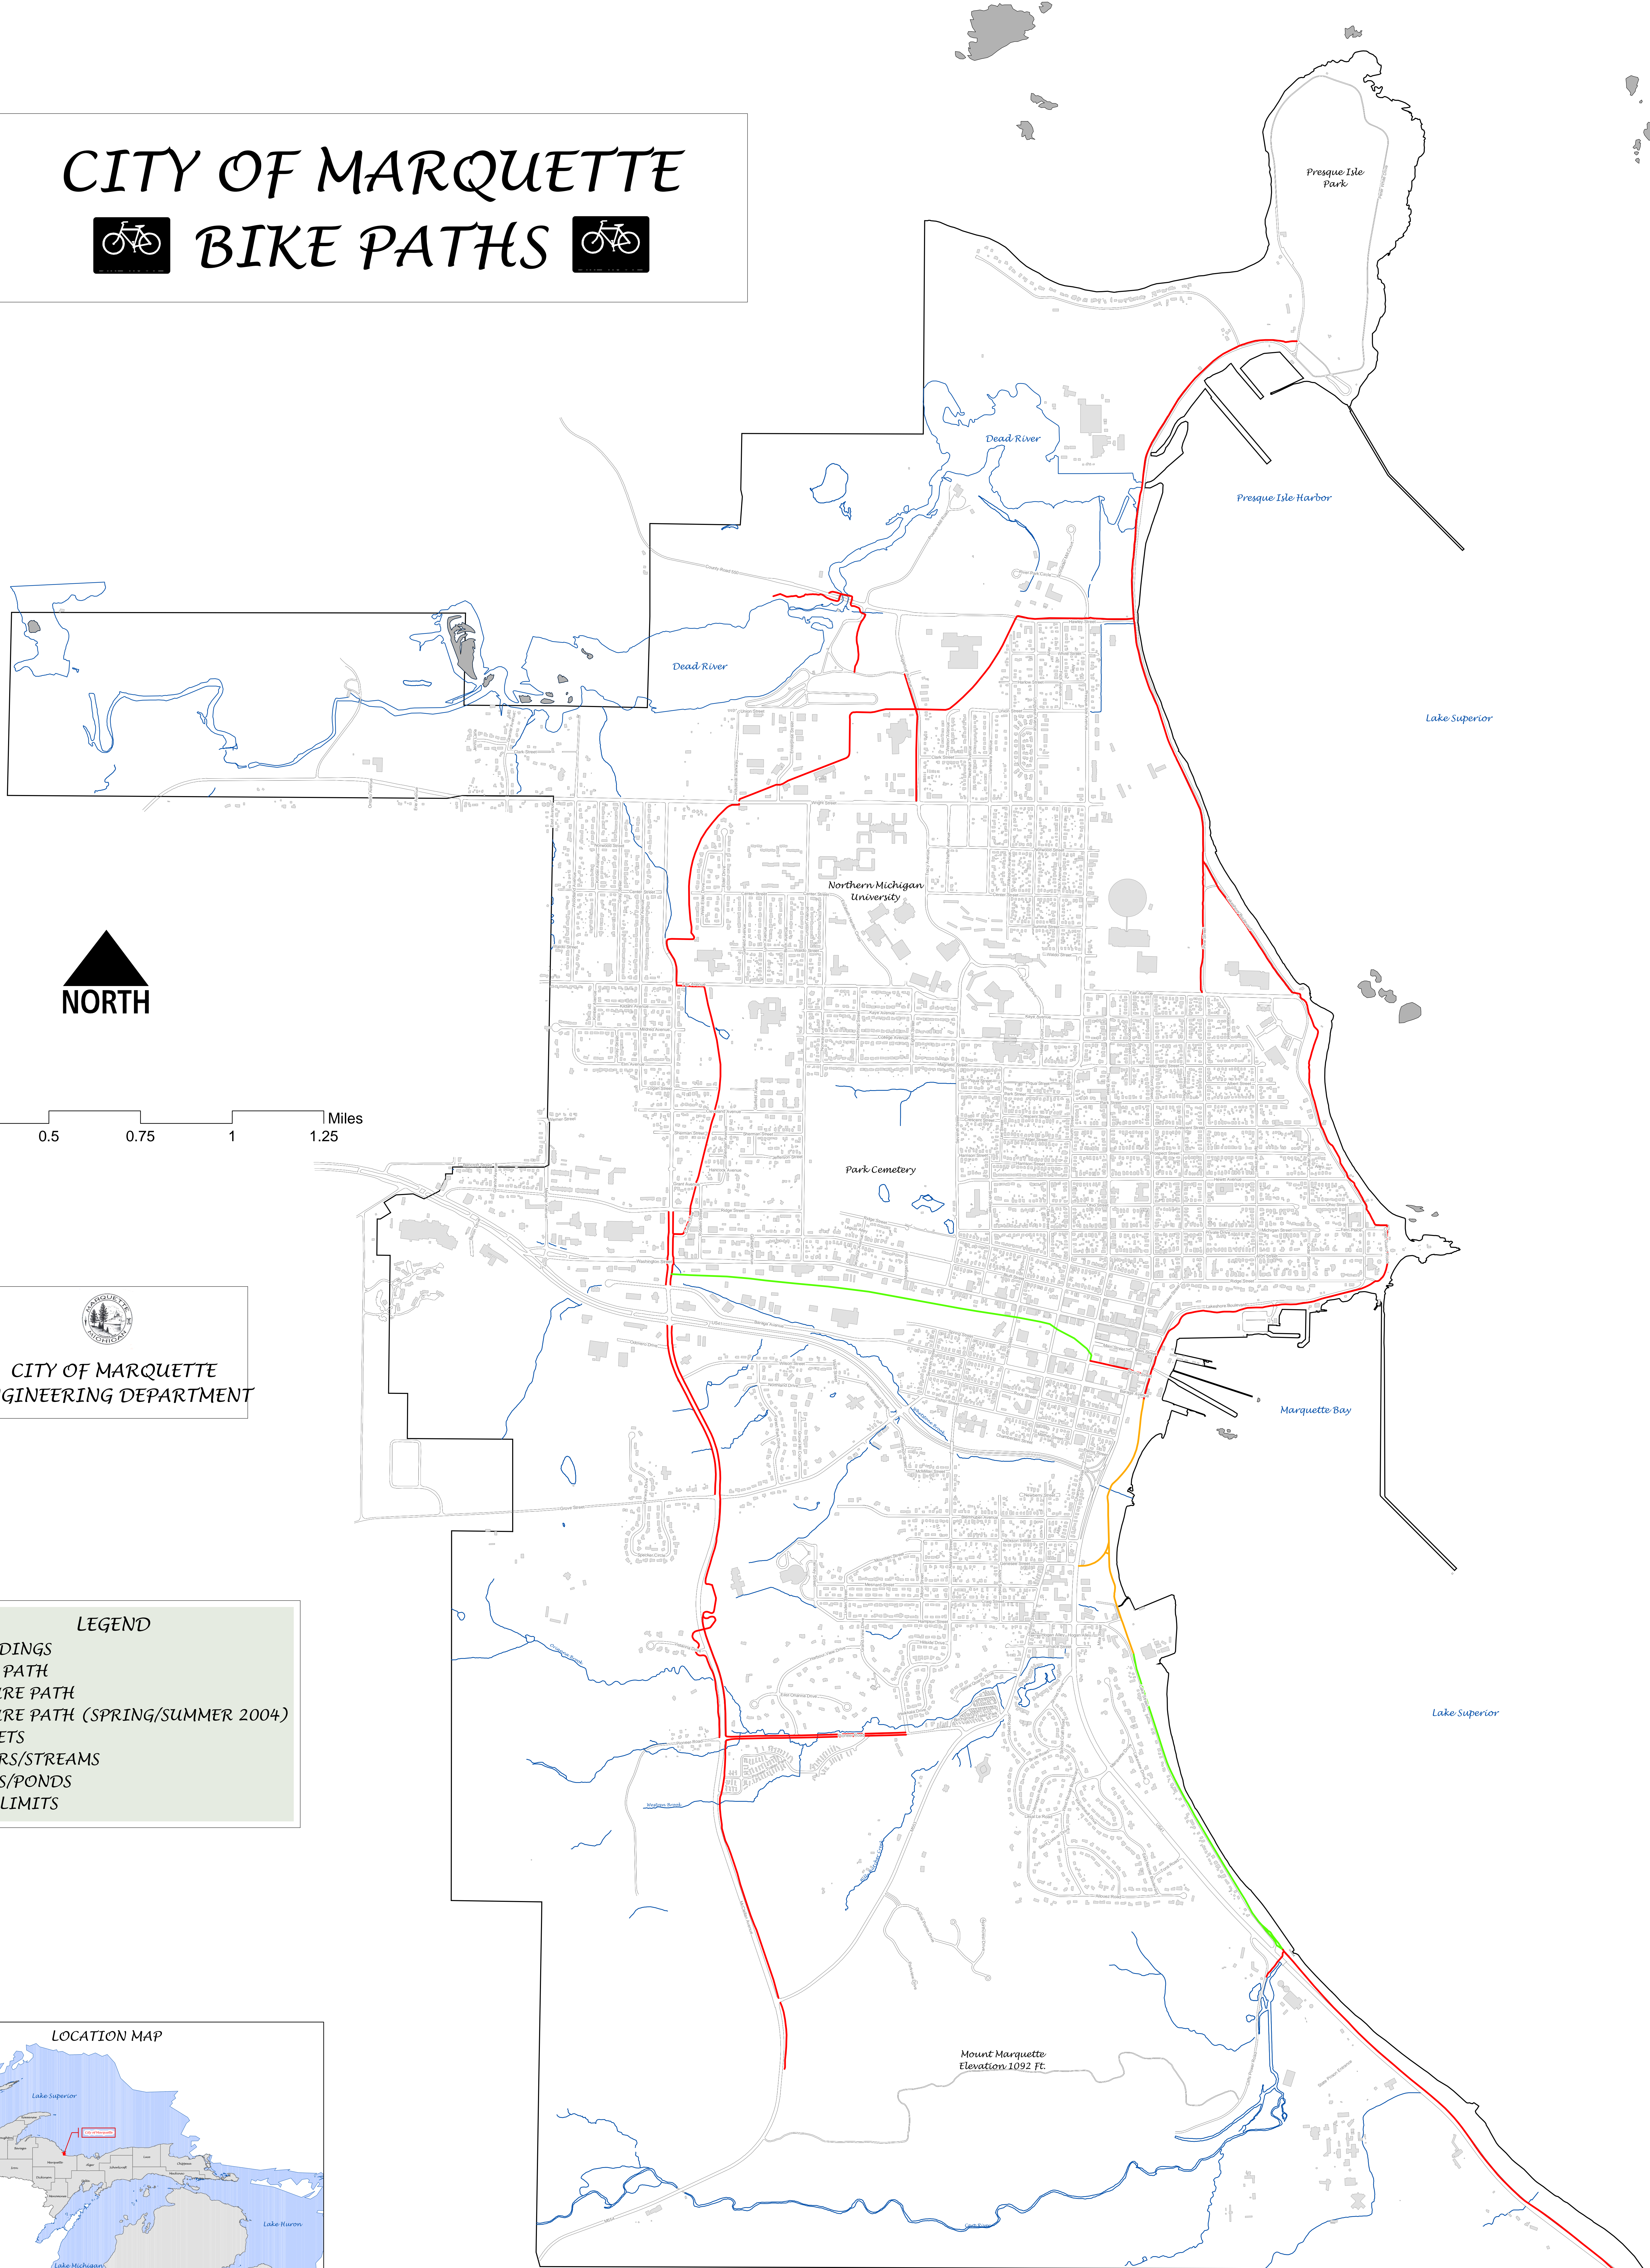

CITY OF MARQUETTE

BIKE PATHS

LEGEND	
	BUILDINGS
	BIKE PATH
	FUTURE PATH
	FUTURE PATH (SPRING/SUMMER 2004)
	STREETS
	RIVERS/STREAMS
	LAKES/PONDS
	CITY LIMITS

Mount Marquette
Elevation 1092 Ft.