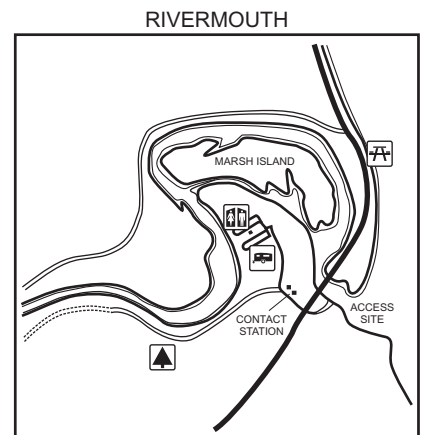

Tahquamenon Falls State Park

LOWER FALLS

UPPER FALLS

LEGEND

- | | | | |
|--|-------------------------------|--|--------------------|
| | PAVED ROAD | | PICNIC AREA |
| | DIRT ROAD | | RESTROOM |
| | POOR DIRT ROAD | | SANITATION STATION |
| | FOOT TRAIL | | PARKING |
| | AREA BOUNDARY | | |
| | STATE PARK LAND | | |
| | HEADQUARTERS | | |
| | MODERN CAMPGROUND | | |
| | RUSTIC/SEMI-MODERN CAMPGROUND | | |

RIVERMOUTH