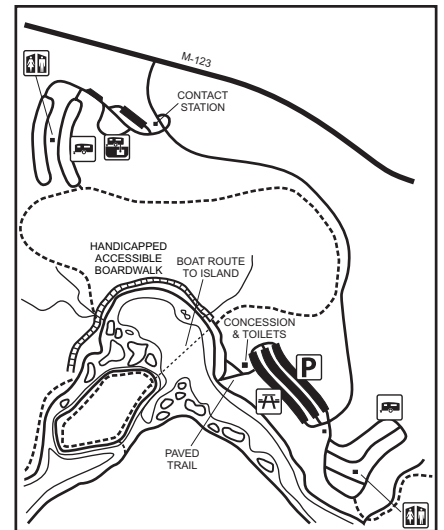

Tahquamenon Falls State Park

LOWER FALLS

UPPER FALLS

LEGEND

- | | | | |
|--|-------------------------------|--|--------------------|
| | PAVED ROAD | | PICNIC AREA |
| | DIRT ROAD | | RESTROOM |
| | POOR DIRT ROAD | | SANITATION STATION |
| | FOOT TRAIL | | PARKING |
| | AREA BOUNDARY | | |
| | STATE PARK LAND | | |
| | HEADQUARTERS | | |
| | MODERN CAMPGROUND | | |
| | RUSTIC/SEMI-MODERN CAMPGROUND | | |

RIVERMOUTH