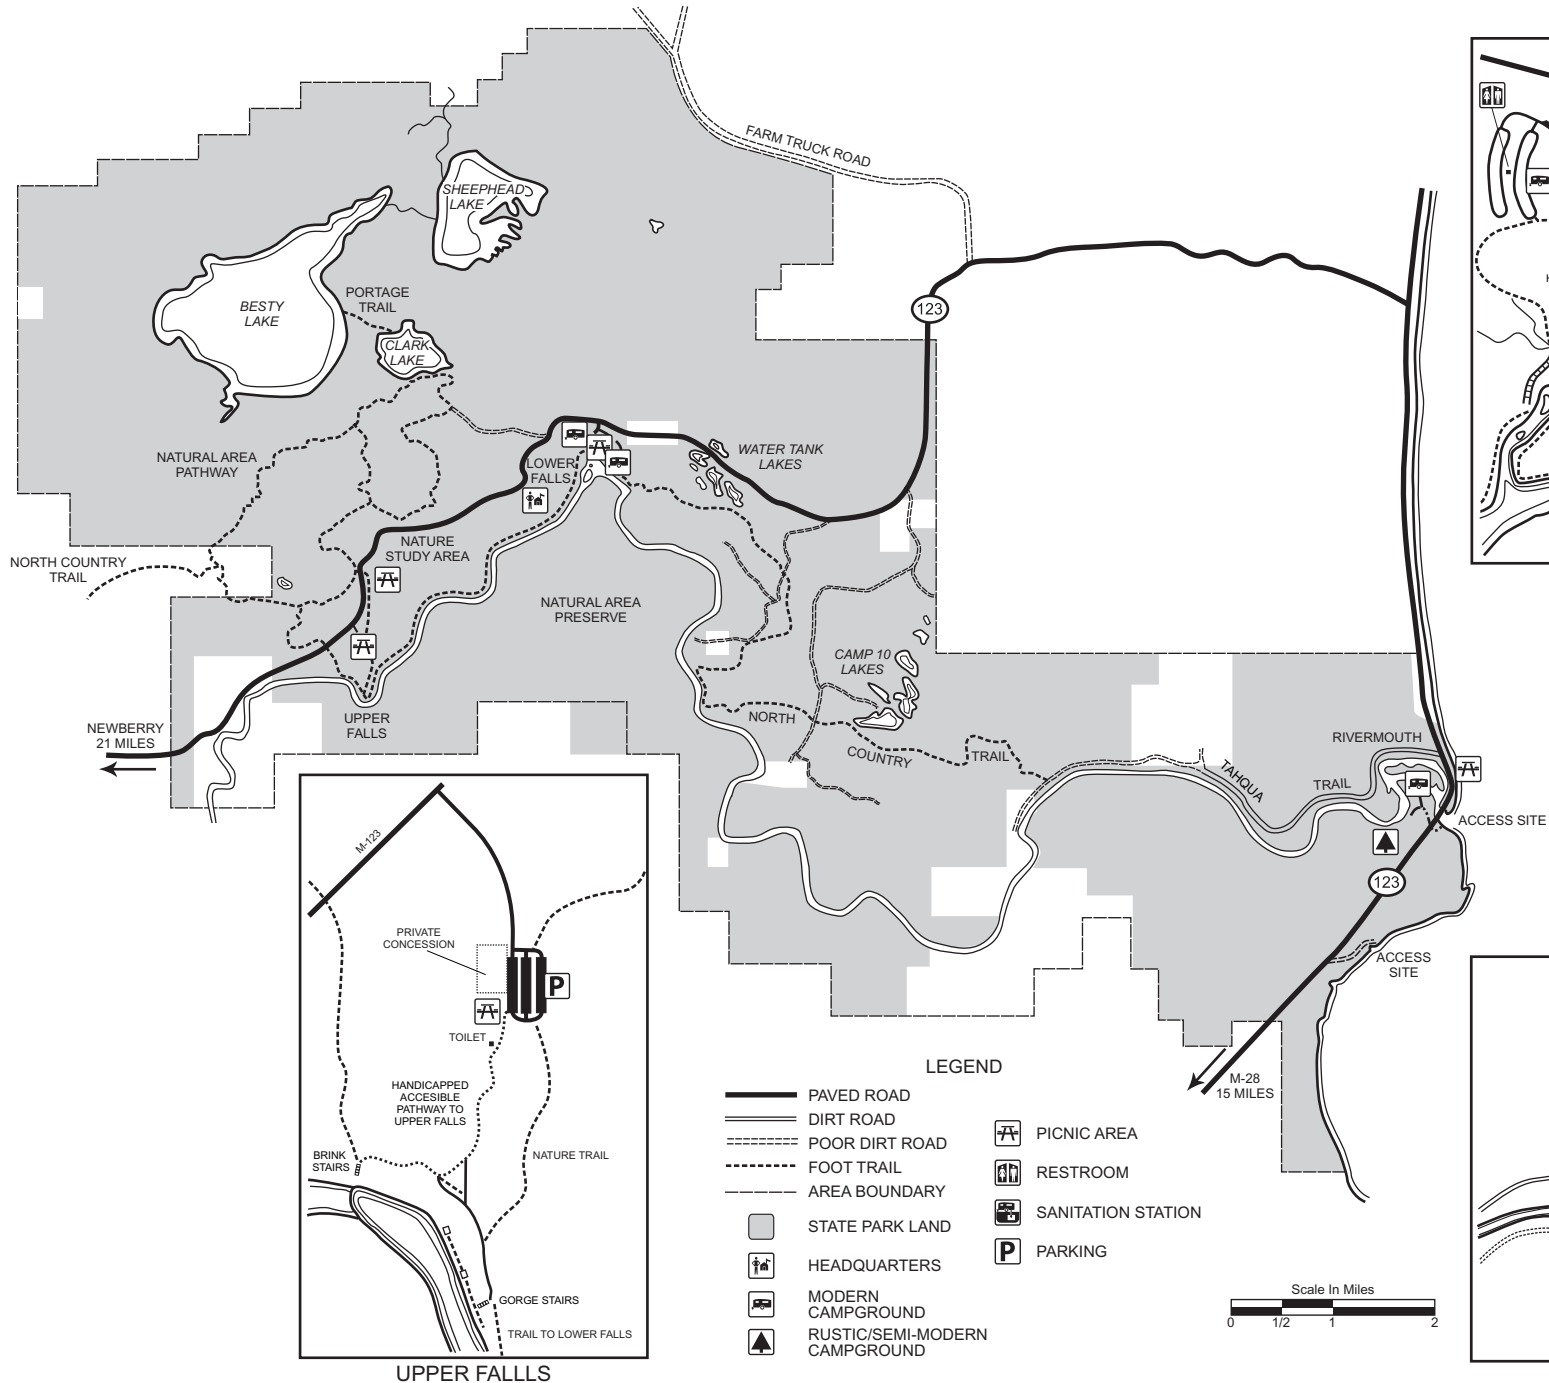

Tahquamenon Falls State Park

LOWER FALLS

UPPER FALLS

LEGEND

- | | | | |
|--|-------------------------------|--|--------------------|
| | PAVED ROAD | | PICNIC AREA |
| | DIRT ROAD | | RESTROOM |
| | POOR DIRT ROAD | | SANITATION STATION |
| | FOOT TRAIL | | PARKING |
| | AREA BOUNDARY | | |
| | STATE PARK LAND | | |
| | HEADQUARTERS | | |
| | MODERN CAMPGROUND | | |
| | RUSTIC/SEMI-MODERN CAMPGROUND | | |

RIVERMOUTH