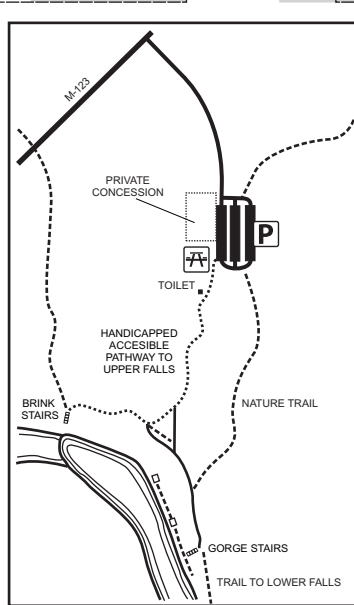

Tahquamenon Falls State Park

LOWER FALLS

UPPER FALLS

LEGEND

- | | | | |
|--|-------------------------------|--|--------------------|
| | PAVED ROAD | | PICNIC AREA |
| | DIRT ROAD | | RESTROOM |
| | POOR DIRT ROAD | | SANITATION STATION |
| | FOOT TRAIL | | PARKING |
| | AREA BOUNDARY | | |
| | STATE PARK LAND | | |
| | HEADQUARTERS | | |
| | MODERN CAMPGROUND | | |
| | RUSTIC/SEMI-MODERN CAMPGROUND | | |

RIVERMOUTH