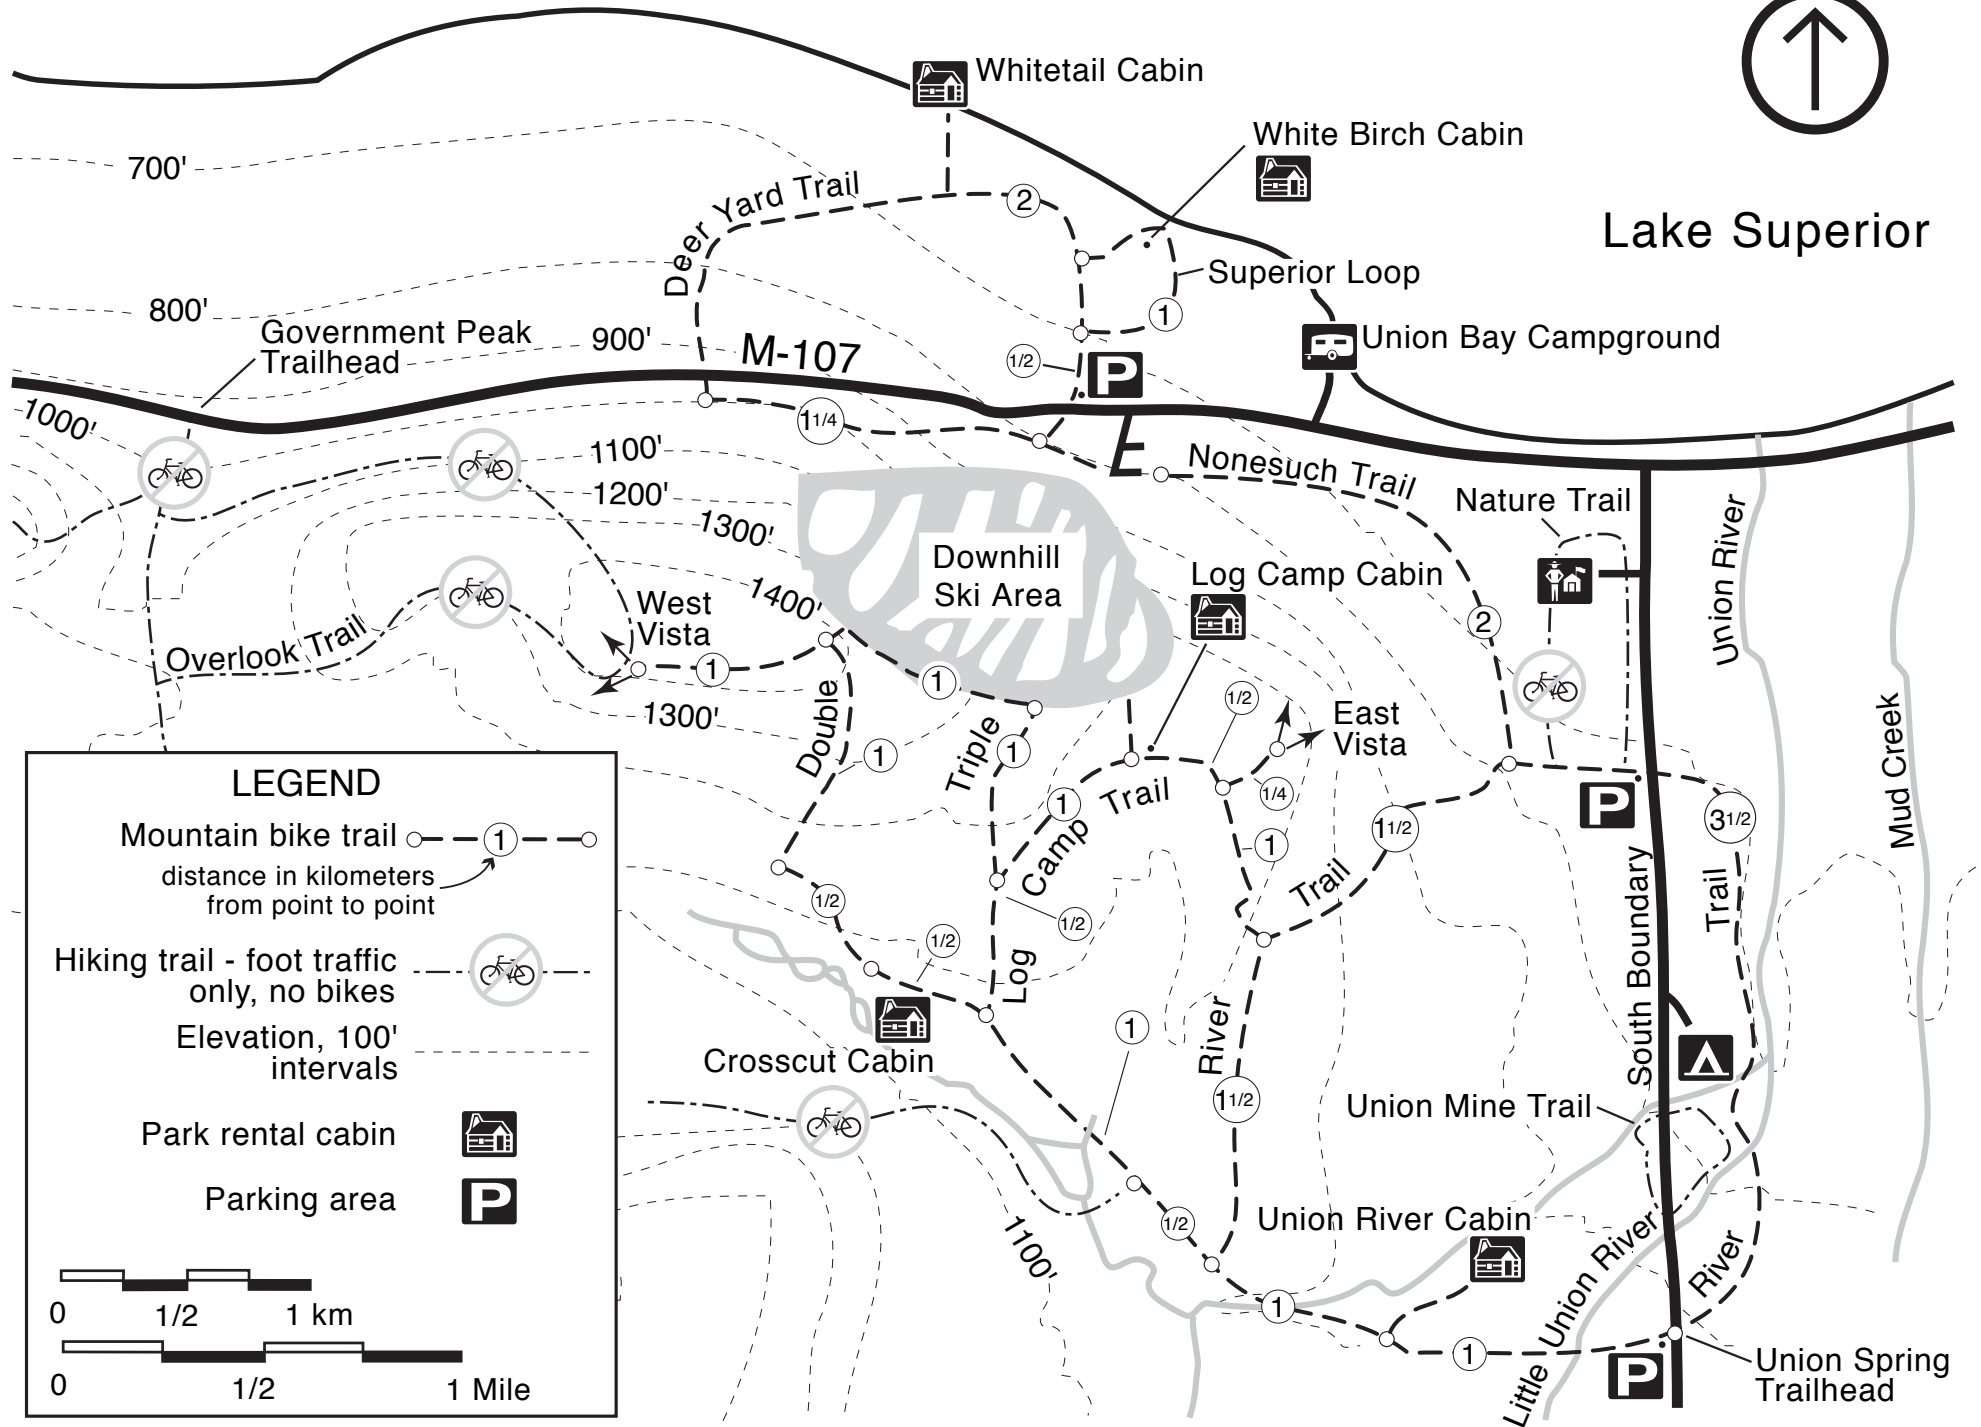

# Porcupine Mountains Wilderness State Park - Mountain Bike Trails

North

Lake Superior

## LEGEND

Mountain bike trail 1  
distance in kilometers  
from point to point

Hiking trail - foot traffic  
only, no bikes

Elevation, 100'  
intervals

Park rental cabin

Parking area