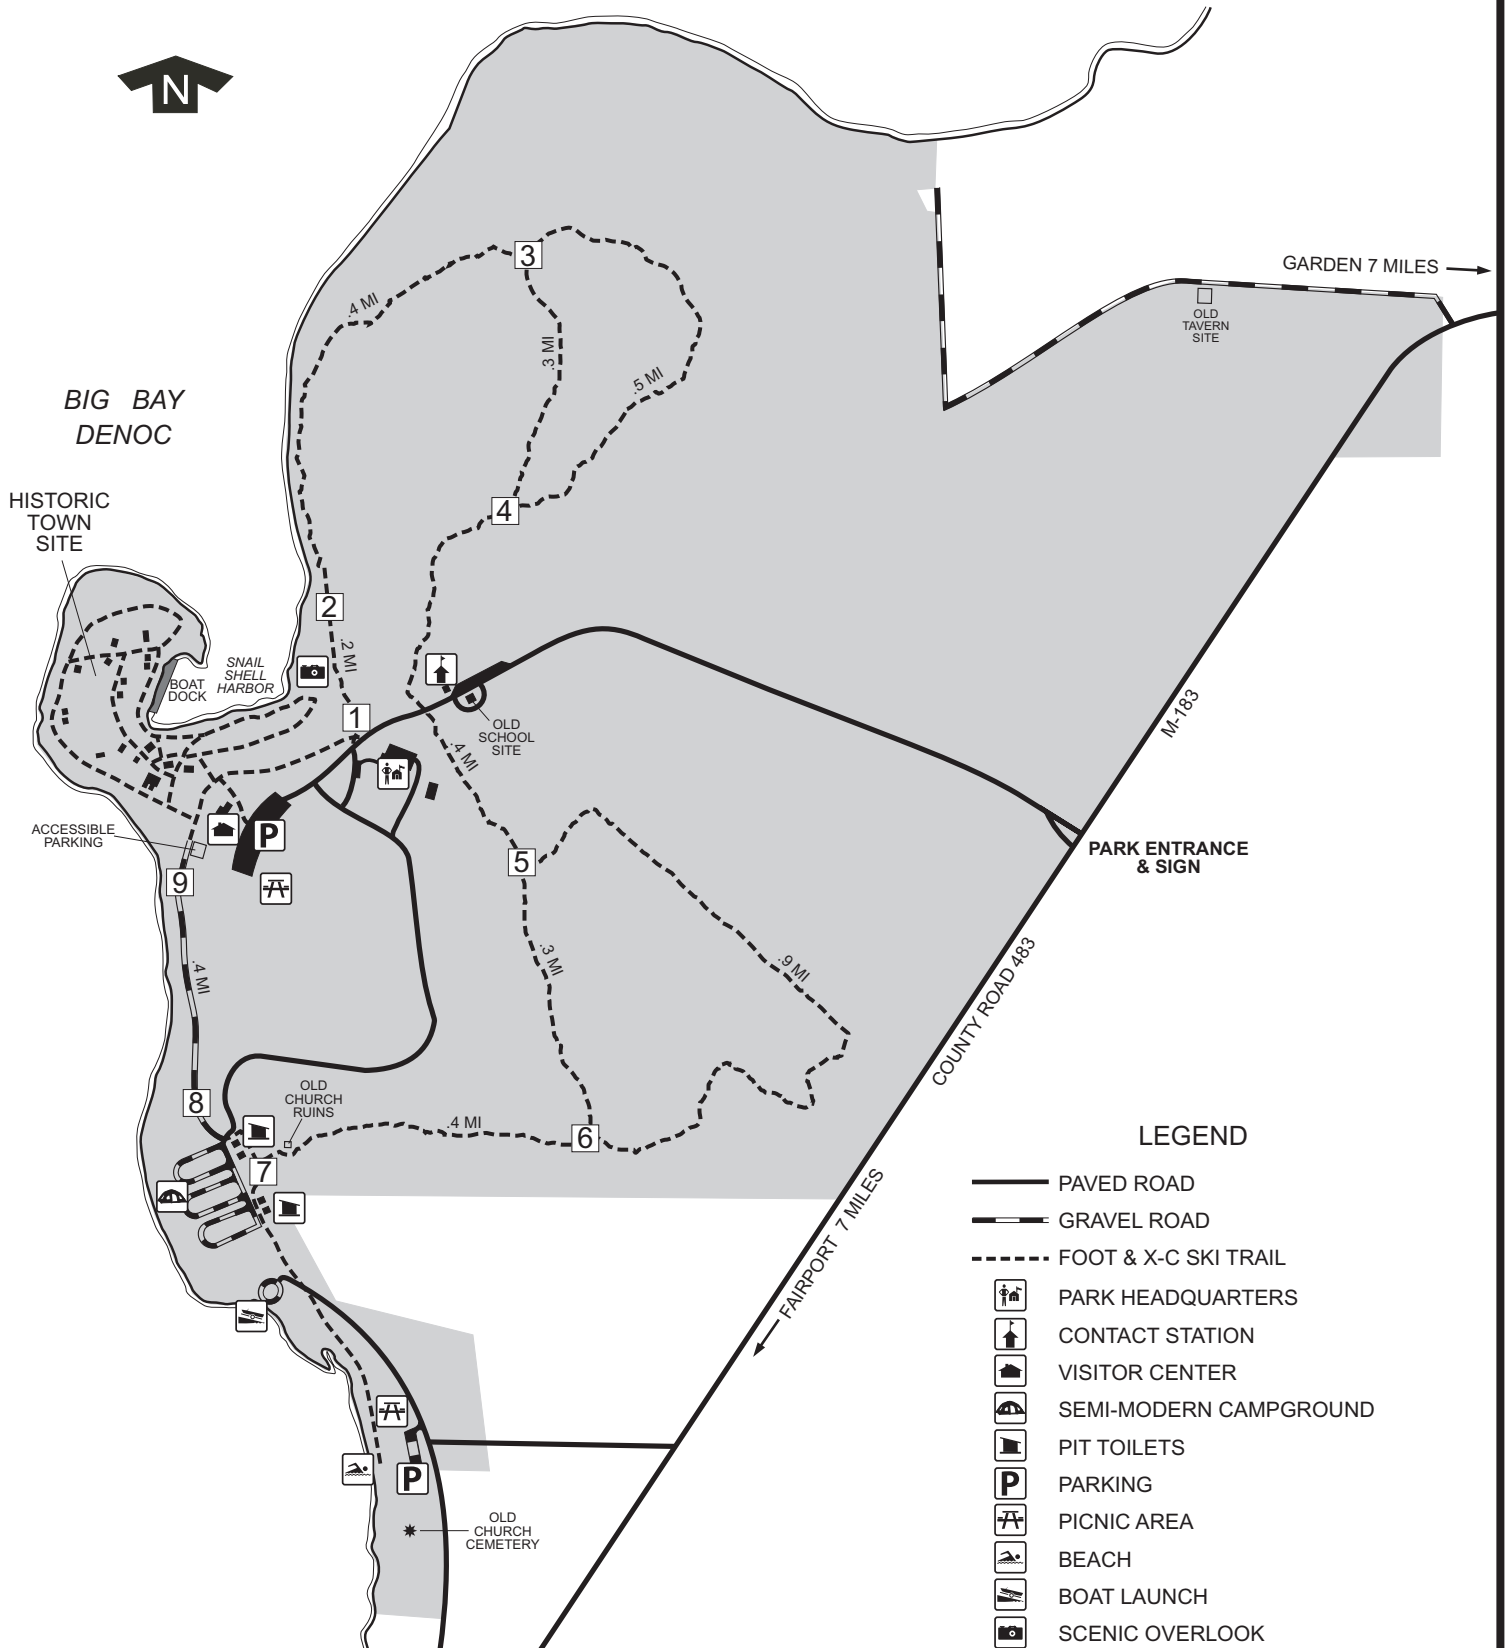

Fayette Historic State Park

LEGEND

- PAVED ROAD
- GRAVEL ROAD
- FOOT & X-C SKI TRAIL
- PARK HEADQUARTERS
- CONTACT STATION
- VISITOR CENTER
- SEMI-MODERN CAMPGROUND
- PIT TOILETS
- PARKING
- PICNIC AREA
- BEACH
- BOAT LAUNCH
- SCENIC OVERLOOK